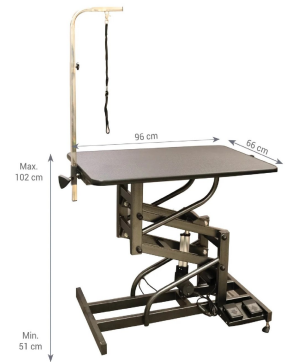

Grooming Equipment Tables

Chile Made MDF board tabletop with pliable PVC edge resists scratches

MFG

Aeolus - China

SKU: Table Unit 8

Price: ₹50,500 - ₹52,000

Petvet Enterprises

INDEX