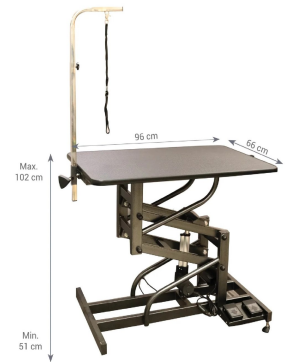

## MAGNA ACTIVE ELECTRIC LIFTING TABLE

Grooming Equipment Tables

Chile Made MDF board tabletop with pliable PVC edge resists scratches

MFG

Aeolus - China

**SKU:** Table Unit 8

**Price:** ₹50,500 - ₹52,000

Petvet Enterprises